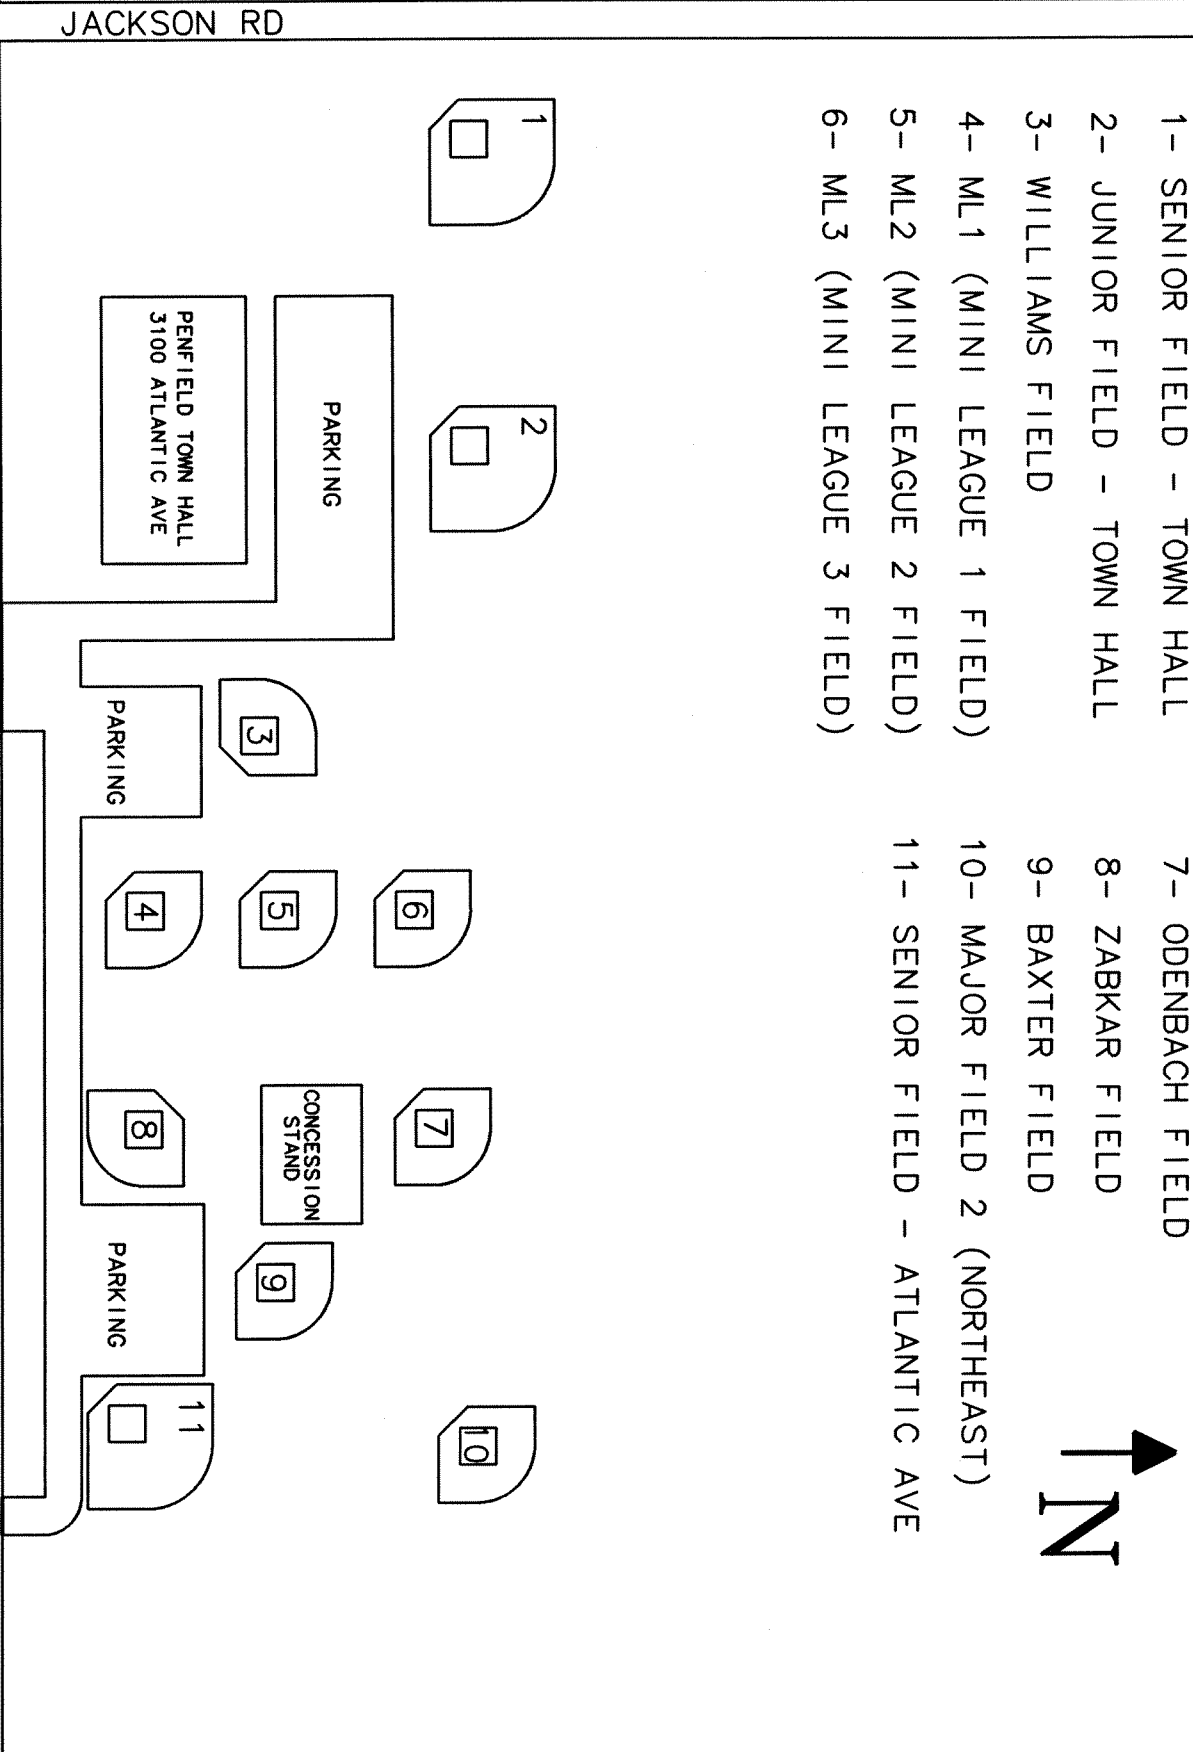

# PENFIELD TOWN HALL AND BASEBALL COMPLEX 3100 ATLANTIC AVE

- 1 - SENIOR FIELD - TOWN HALL
- 2 - JUNIOR FIELD - TOWN HALL
- 3 - WILLIAMS FIELD
- 4 - ML1 (MINI LEAGUE 1 FIELD)
- 5 - ML2 (MINI LEAGUE 2 FIELD)
- 6 - ML3 (MINI LEAGUE 3 FIELD)
- 7 - ODENBACH FIELD
- 8 - ZABKAR FIELD
- 9 - BAXTER FIELD
- 10 - MAJOR FIELD 2 (NORTHEAST)
- 11 - SENIOR FIELD - ATLANTIC AVE

FIVE MILE LINE RD

JACKSON RD

ATLANTIC AVE - ROUTE 286

ROUTE 250